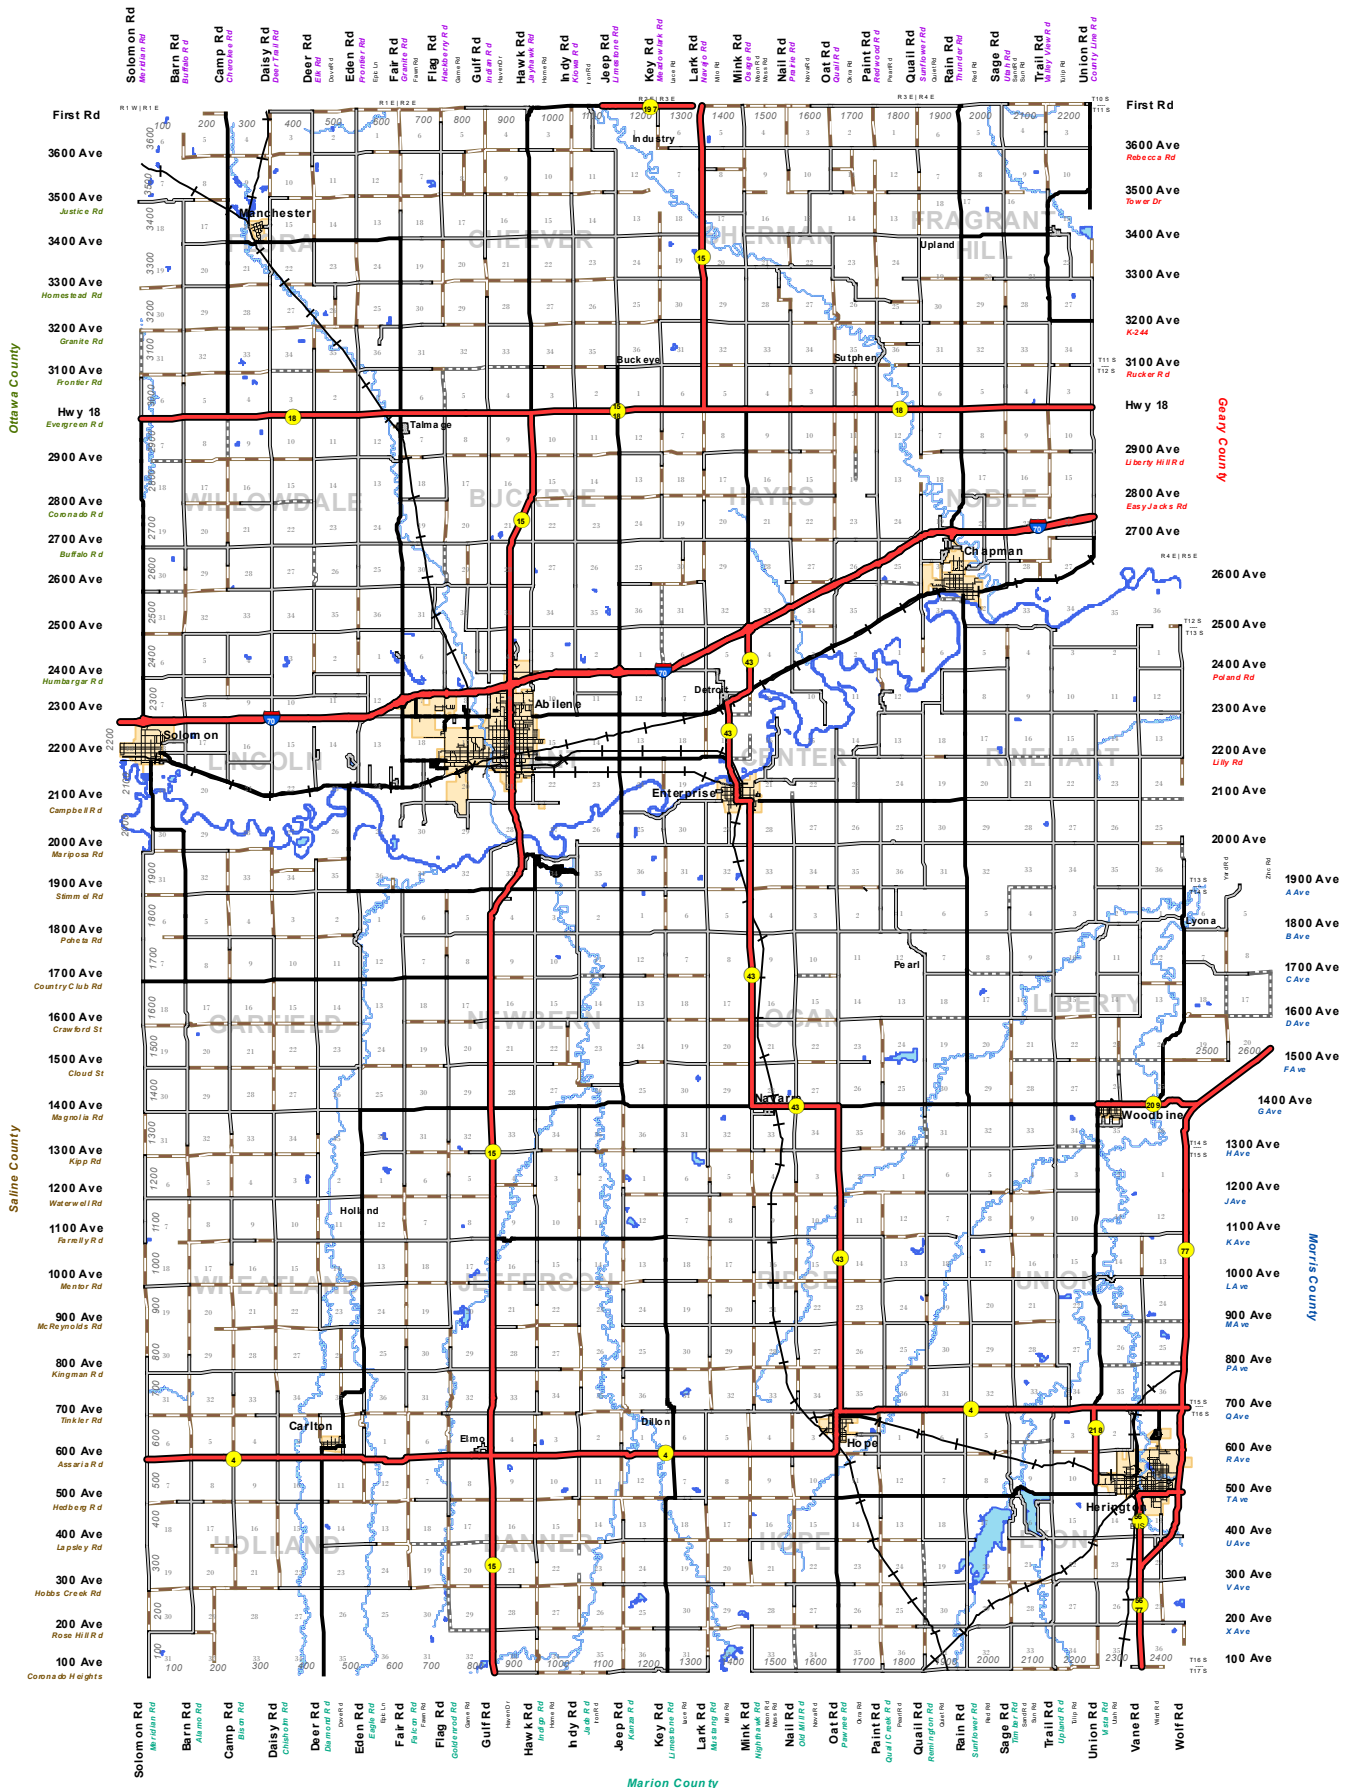

DICKINSON COUNTY

Clay County

Road Surface

- Paved
- Gravel
- Dirt
- Minimum Maintenance

PRINTED: 5/29/2020