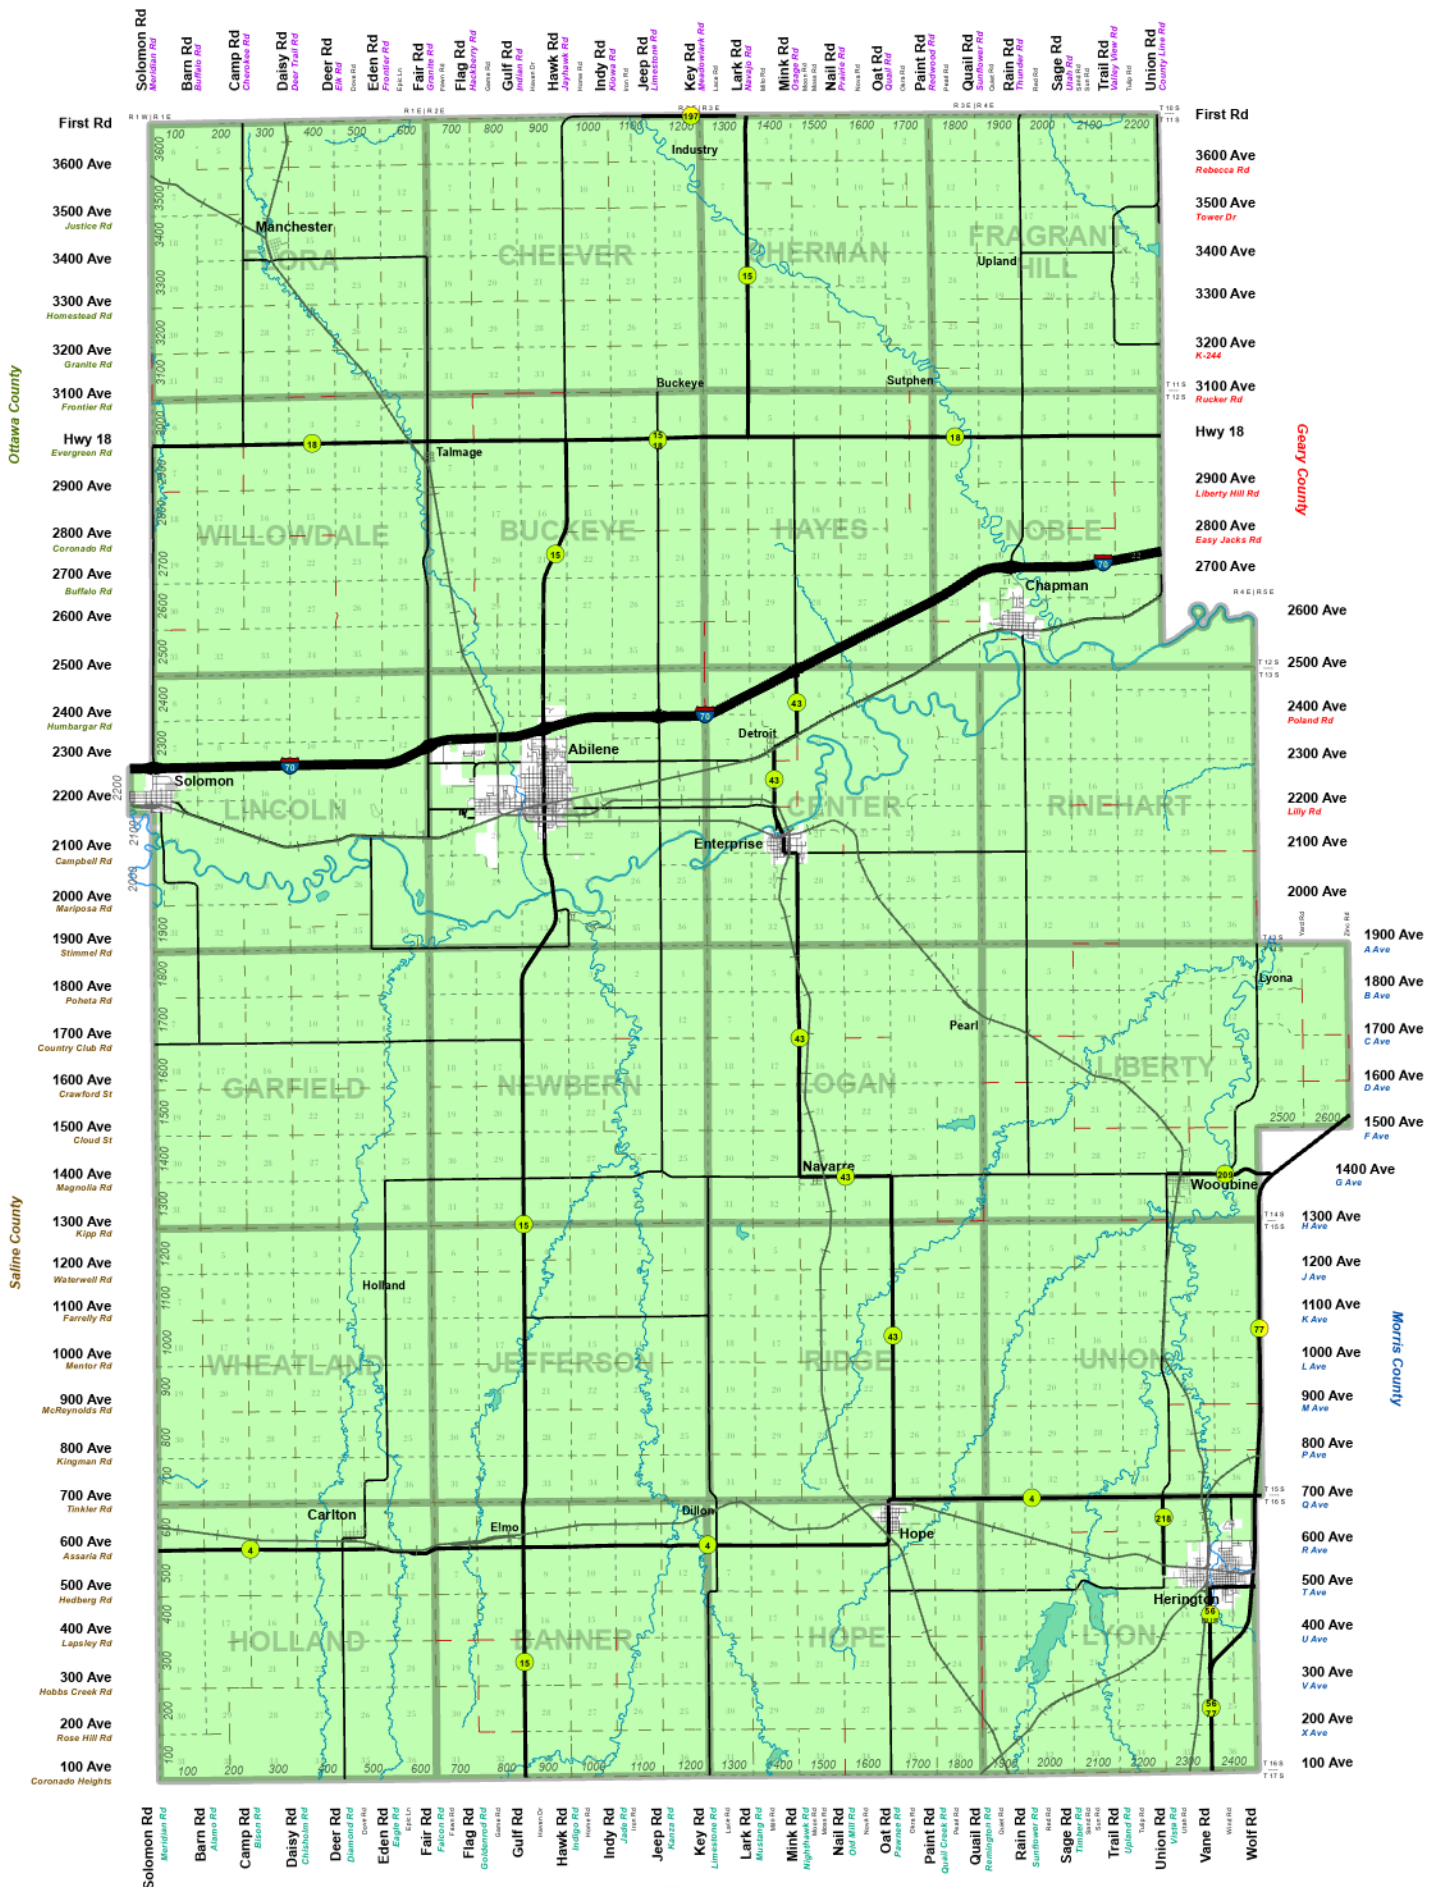

Dickinson County Districts

Library Districts
North Central KS Regional

Clay County

0 1 2 4 6 8 10 Miles

-Printed: 7/20/2022 by Dickinson County GIS-