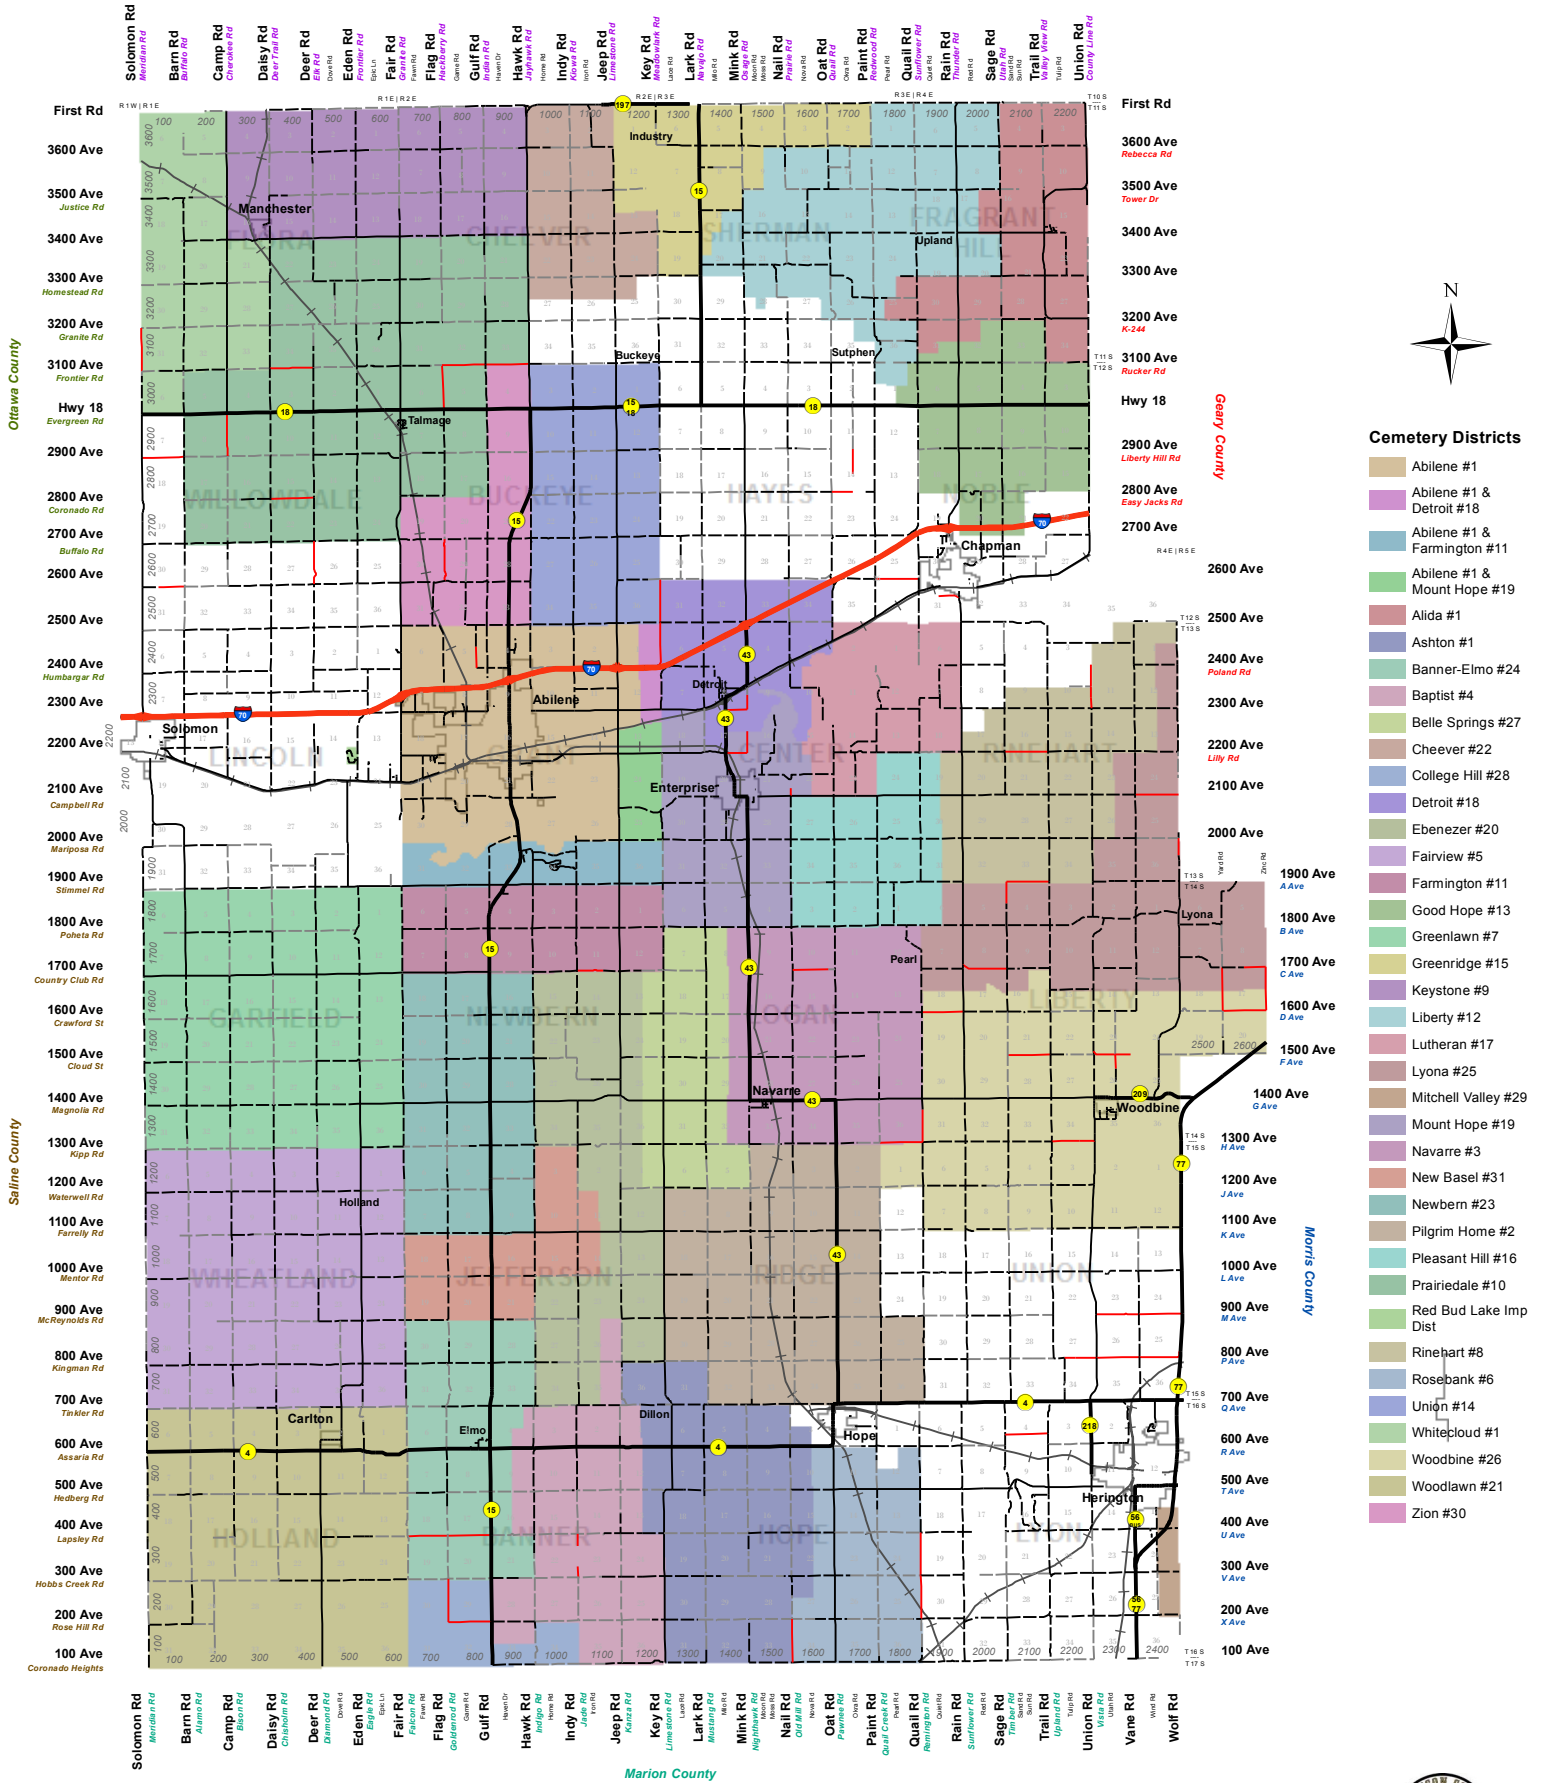

DICKINSON COUNTY CEMETERY TAX DISTRICTS

Clay County

Cemetery Districts

- Abilene #1
- Abilene #1 & Detroit #18
- Abilene #1 & Farmington #11
- Abilene #1 & Mount Hope #19
- Alida #1
- Ashton #1
- Banner-Elmo #24
- Baptist #4
- Belle Springs #27
- Cheever #22
- College Hill #28
- Detroit #18
- Ebenezer #20
- Fairview #5
- Farmington #11
- Good Hope #13
- Greenlawn #7
- Greenridge #15
- Keystone #9
- Liberty #12
- Lutheran #17
- Lyona #25
- Mitchell Valley #29
- Mount Hope #19
- Navarre #3
- New Basel #31
- Newbern #23
- Pilgrim Home #2
- Pleasant Hill #16
- Prairiedale #10
- Red Bud Lake Imp Dist
- Rinehart #8
- Rosebank #6
- Union #14
- Whitecloud #1
- Woodbine #26
- Woodlawn #21
- Zion #30

PRINTED: 3/28/2016