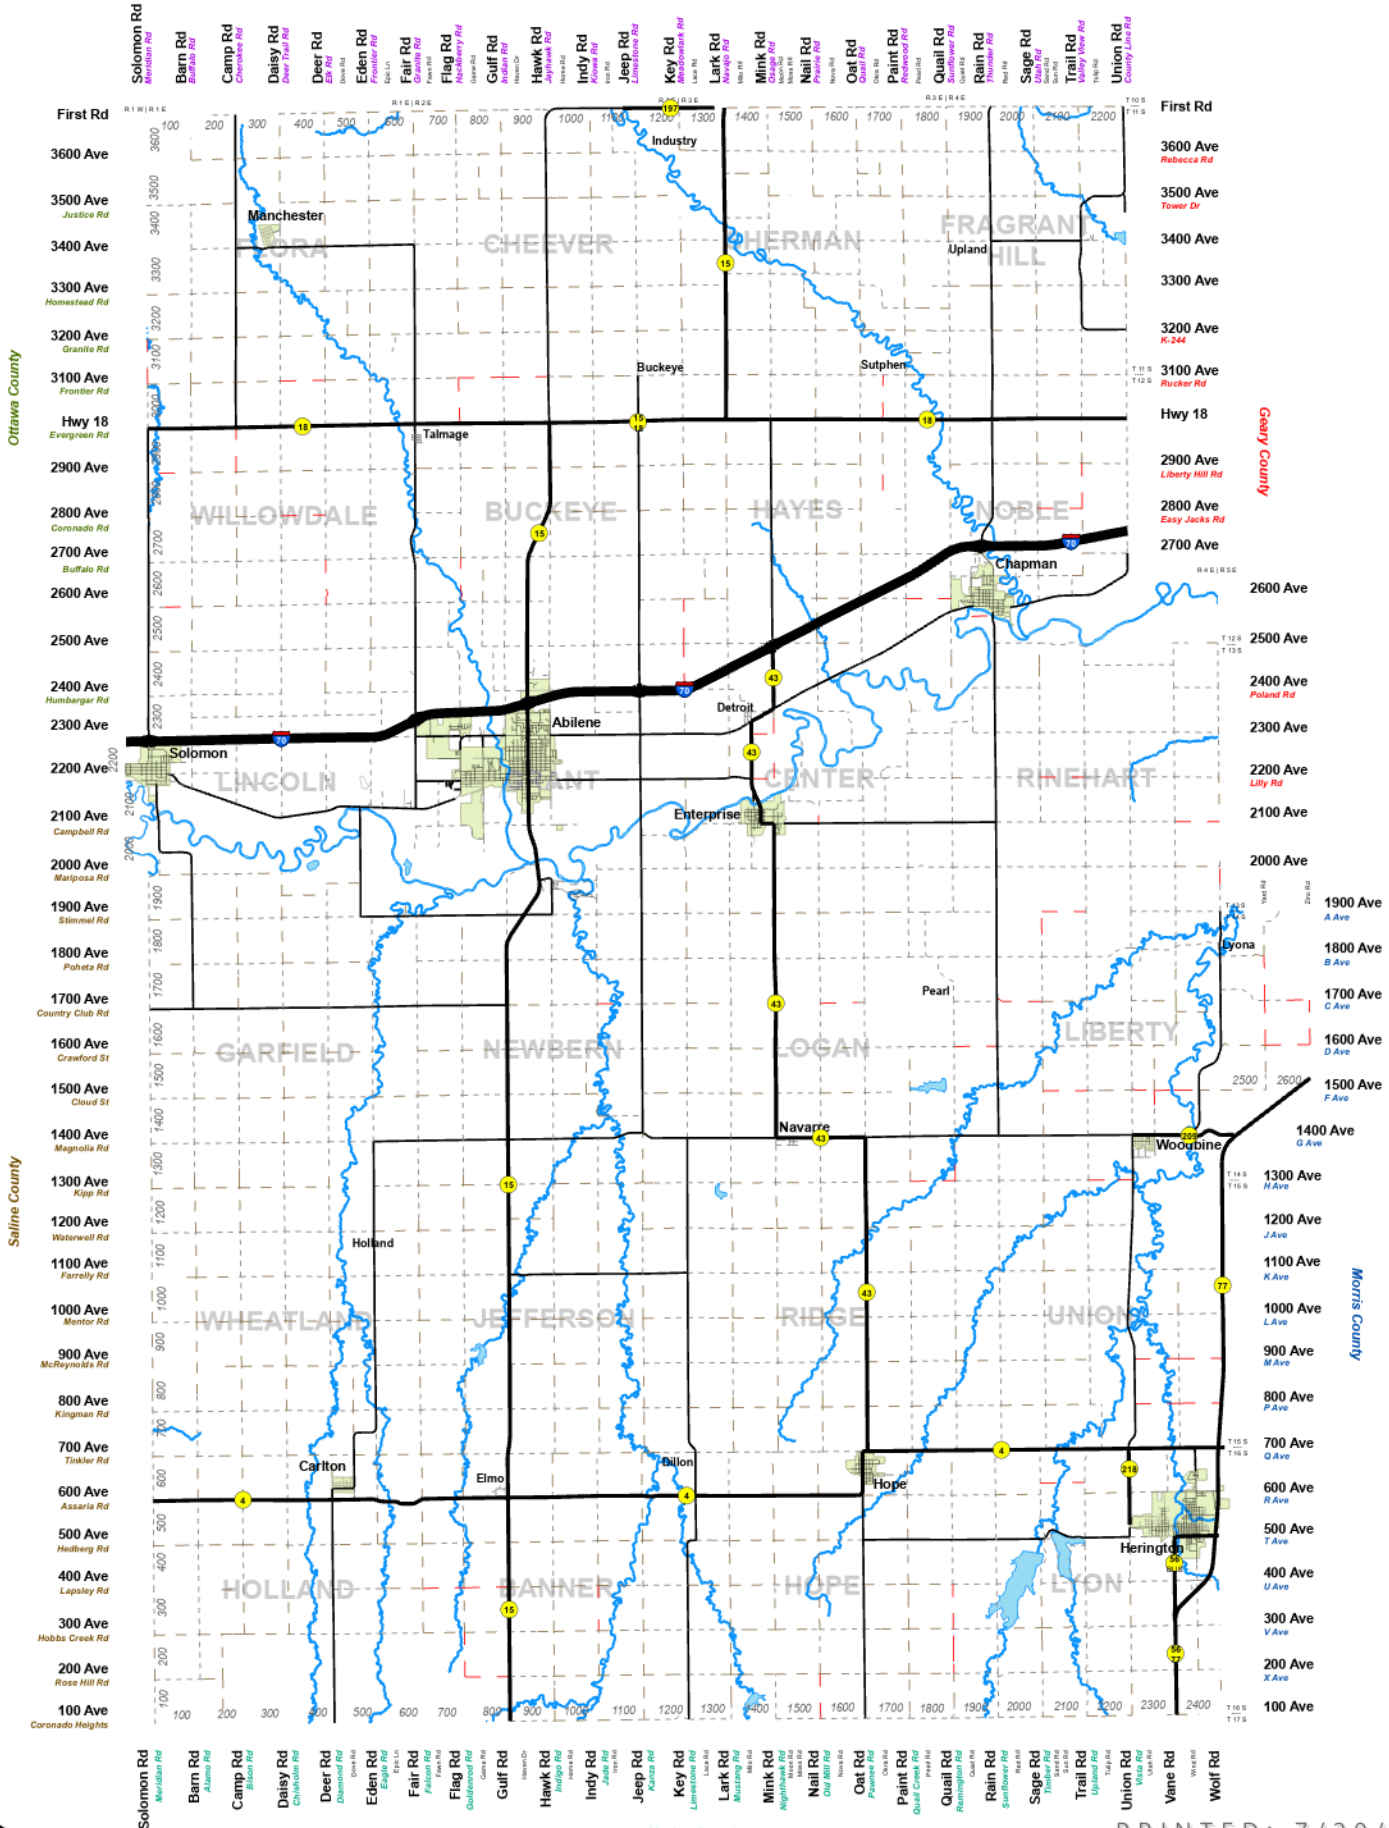

Dickinson County

Clay County

Solomon Rd
Barn Rd
Camp Rd
Daisy Rd
Deer Rd
Eden Rd
Fair Rd
Flag Rd
Gulf Rd
Hawk Rd
Indy Rd
Jeep Rd
Key Rd
Lark Rd
Mink Rd
Nail Rd
Oat Rd
Paint Rd
Quail Rd
Rain Rd
Sage Rd
Trail Rd
Union Rd

Ottawa County

Saline County

Geary County

Morris County

Marion County

PRINTED: 7/20/2022

-Dickinson County GIS-